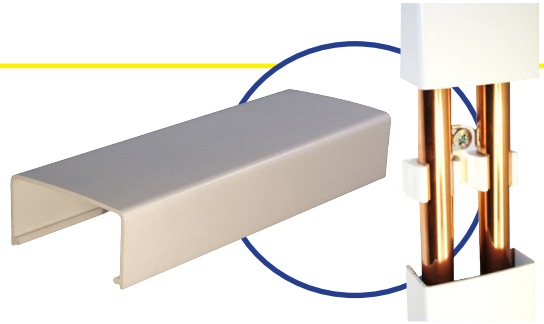

The cover can be tiled, painted or papered over to match the décor if so required.

Installation is simple. Screw clips to the wall, secure pipes and snap on the brilliant white cover. The advantages that FM Products' trunking provide, makes it ideal for use in Local Authorities, Housing Associations and any refurbishment programmes where time, money and performance are prerequisites.

All items ex-stock and supplied in 2.5m lengths as standard.

Trunking

Single pipe Trunking

2.5 metre, brilliant white trunking for use with single pipe clips

Double pipe Trunking

2.5 metre, brilliant white trunking for use with double pipe clips