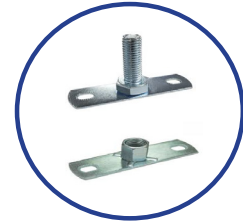

Backplates

Code	Description	Bag Qty	Price per Bag
M416	Male 10mm	50	
M417	Female 8/10mm	50