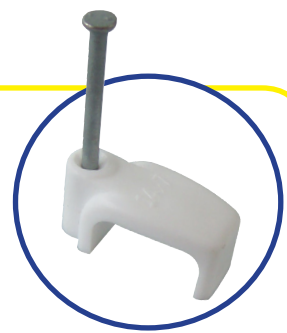

White

Code	Description	Pack Qty	Price per Pack	Carton Qty**
C107	1.5mm (9 x 5)	1000		16
C108	2.5mm (10 x 5)	1000		16
C109	4.0mm (13 x 6)	1000		12
C110	6.0mm (14 x 7)	1000		12