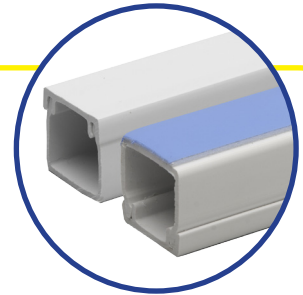

Available in both Self Adhesive and Non-Adhesive.

Electrical Trunking

Self Adhesive Miniature PVC

3.0 metre, brilliant white self adhesive trunking.

Non-Adhesive Miniature PVC

3.0 metre, brilliant white trunking.