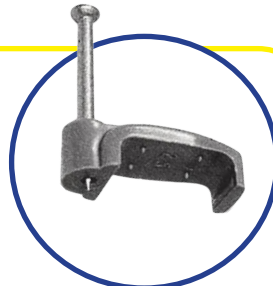

Double Flat Twin & Earth

Grey

Code	Description	Pack Qty	Price per Pack
C120	1.5mm Double (100)	100	**

**Whilst stocks last

*OUTER CARTON QUANTITIES FOR INFORMATION ONLY