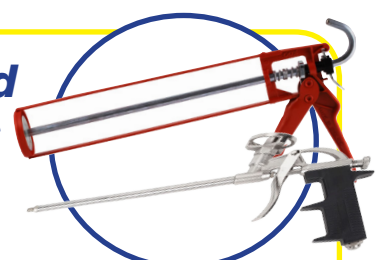

Silicone and Foam Guns

Suitable for all our cartridge applied adhesives, fillers and sealants.

Code	Description	Qty	Price Each
G403	Silicone Gun 400ml	1	
G401	Foam Gun Steel	1	
G402	Foam Gun Teflon Coated	1	

*SILICONE SUBJECT TO PRICE CHANGE AT SHORT NOTICE